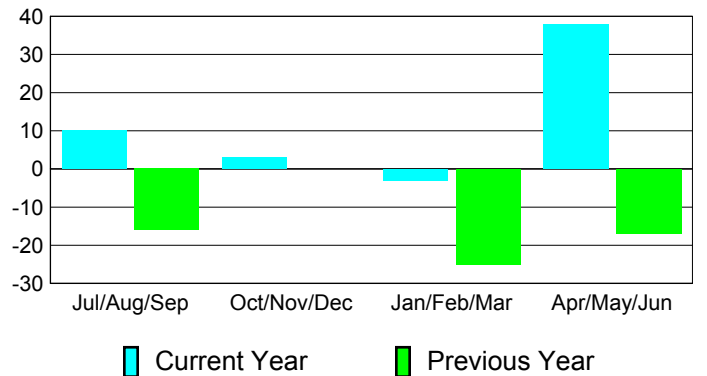

**Membership Results
2010-2011**

**Membership
2009-2010**

Month	Net Memb Goal	Actual New Memb	Actual Dropped Memb	Gain/Loss of Memb	Gain/Loss of Memb
Jul/Aug/Sep	0	80	-70	10	-16
Oct/Nov/Dec	0	34	-31	3	0
Jan/Feb/Mar	0	49	-52	-3	-25
Apr/May/Jun	0	77	-39	38	-17
Totals	0	240	-192	48	-58

Membership Results 2010-2011

Goal, New, Dropped, Gain/Loss

Comparison of Membership Gain/Loss

Current Year Compared to the Previous Year

Gender Comparison 2010-2011

Jul/Aug/Sep

Oct/Nov/Dec

Jan/Feb/Mar